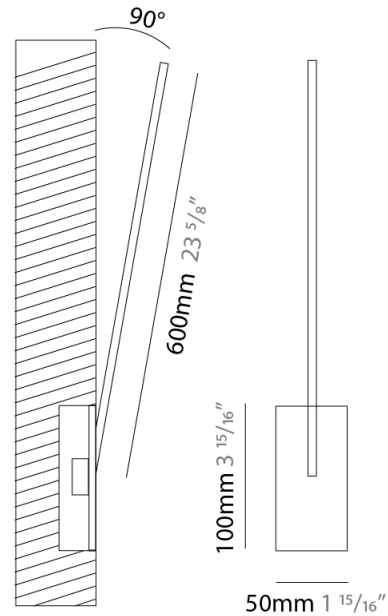

SPILLO 1 ROD RECESSED

D46016- _____ - _____
base number   Color   Finish
                                         Temperature   Options

1. To build a product code in our configurator select the specify button on the base model # product page
2. To build a manual product code on this datasheet choose from the options listed below in blue font and add the suffix to the base model #

GENERAL

Series: Spillo
Subseries: Spillo 1 Rod
Brand: Icone
Division: Design
Mounting Type: Recessed
Mounting Location: Wall
Subcategory: Ambient

PHYSICAL

Shape: Rectangle
Width (mm): 50
Width (in): 1 ¹⁵/₁₆
Height (mm): 600
Height (in): 23 ⁵/₈
Light Distribution: Adjustable
Fixture Finish: WHI / BLK / CHR / BGD
Fixture Material: Brass

ELECTRICAL

Lamp Type: LED
Total Output Wattage (W): 7.92
Dimming: 0-10V Dimming
Driver Included: No
Driver Location: Remote
Driver Type: Constant Voltage - 120Vac
Driver Class: Class 2
Input Voltage (V): 120
Output Voltage (V): 12
Upon Request: (Not included, see components) 0-10Vdc dimming / 277Vac

LED

Color Temperature (°K): 2700 / 3000
Nominal Lumen (lm): 660
CRI: >90 CRI
Lamp Life (hrs): 50000

OPTICAL

Adjustability: Tilt 120°

RATINGS AND CERTIFICATIONS

Certified By: Certified for North American Standards
IP rating: IP20