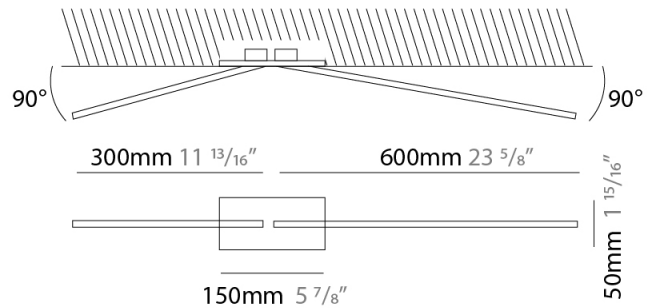

GENERAL

Series: Spillo
 Subseries: Spillo 1 Rod
 Brand: Icone
 Division: Design
 Mounting Type: Recessed
 Mounting Location: Wall
 Subcategory: Ambient

PHYSICAL

Shape: Rectangle
 Width (mm): 50
 Width (in): 1 ¹⁵/₁₆
 Height (mm): 600
 Height (in): 23 ⁵/₈
 Light Distribution: Adjustable
 Fixture Finish: WHI / BLK / CHR / BGD
 Fixture Material: Brass

GENERAL

Series: Spillo
 Subseries: Spillo 2 Rod
 Brand: Icone
 Division: Design
 Mounting Type: Recessed
 Mounting Location: Ceiling
 Subcategory: Ambient

PHYSICAL

Shape: Rectangle
 Length (mm): 50
 Length (in): 1 ¹⁵/₁₆
 Width (mm): 900
 Width (in): 35 ⁷/₁₆
 Height (mm): 600
 Height (in): 23 ⁵/₈
 Light Distribution: Adjustable
 Fixture Finish: WHI / BLK / CHR / BGD
 Fixture Material: Brass

LED

Color Temperature (°K): 2700 / 3000
 Nominal Lumen (lm): 990
 CRI: >90 CRI
 Lamp Life (hrs): 50000

OPTICAL

Adjustability: Tilt 90°

RATINGS AND CERTIFICATIONS

Certified By: Certified for North American Standards
 IP rating: IP20